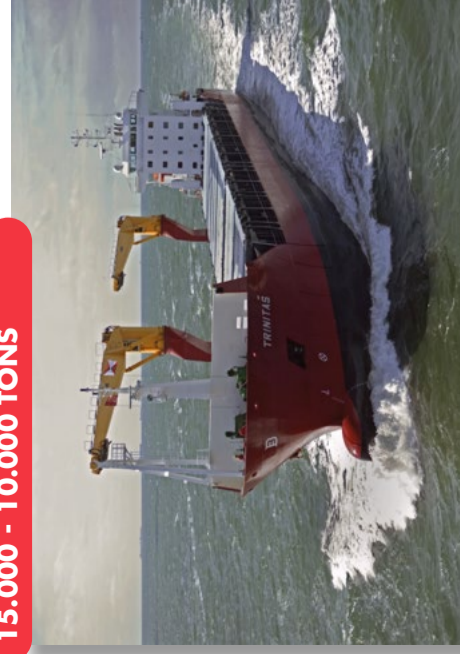

Dedicated

25.000 - 15.000 TONS

15.000 - 10.000 TONS

10.000 - 6.500 TONS

6.500 - 4.500 TONS

4.500 - 3.500 TONS

3.500 - 2.500 TONS

2.500 - 1.200 TONS

sign of solutions

Wagenborg Shipping is a member of Royal Wagenborg. Founded in 1898, the company continuously invests in various means of transport to serve the needs of a broad variety of customers by sea, shallow water and road offering a complete chain of transport.