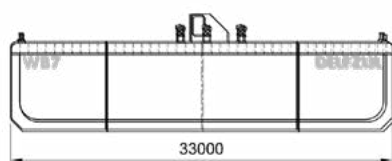

LOAD CAPACITY

Longitudinal bulkhead	100t/m ¹
Transversal deck frame	150t/m ¹
Deck column	400t/2m ¹
Side shell column	350t/2m ¹

MOORING ARRANGEMENT

Bollards	10 x 50t capacity
Panama chocks	10 x
Mooring	8 x mooring wire 120mtr Ø10"

BALLAST SYSTEM

Pump	1x internal ballast pump 1200m ³ / hr. x 18 m head, NPSHr=1.7m, driven by 89kW diesel engine.
------	--

Wagenborg Towage

Marktstraat 10, 9934 CK Delfzijl, Netherlands | P.O. Box 14, 9930 AA Delfzijl, Netherlands
T +31 596 636 911 | E towage@wagenborg.com | wagenborg.com

15.530 DWT pontoon

OUTBOARD PROFILE

DECK AND STRUCTURAL LAYOUT

- PUMP AND WATCH ROOM (Under Deck)
- COOLING WATER TANK (2.5m³) (Under Pump Room)

Wagenborg Towage

Marktstraat 10, 9934 CK Delfzijl, Netherlands | P.O. Box 14, 9930 AA Delfzijl, Netherlands
T +31 596 636 911 | E towage@wagenborg.com | wagenborg.com