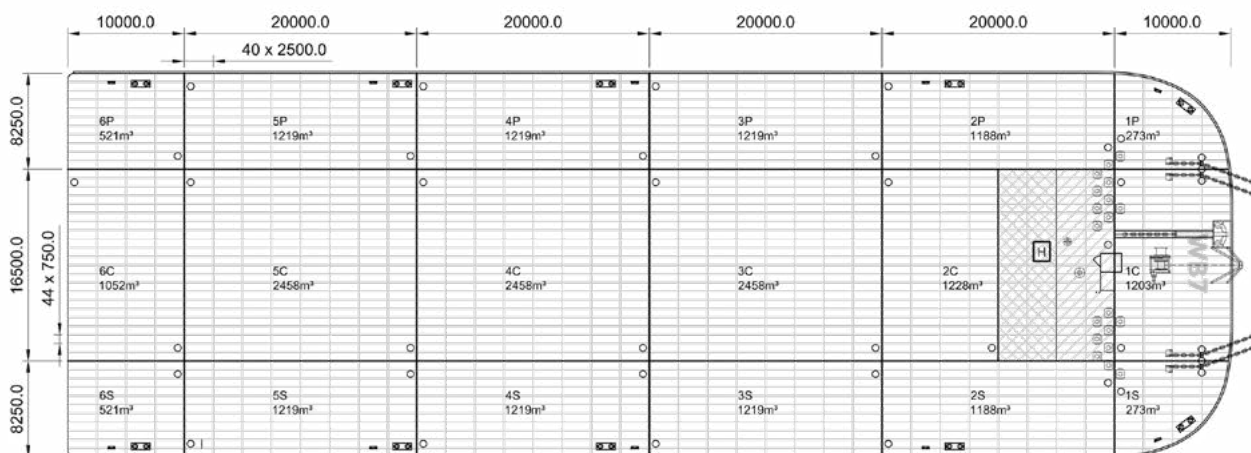

MAIN DIMENSIONS

LOA	100 m
BOA	33 m
Depth (mld.)	7,6 m
Deck area (~)	3270m ²
Draught (mld.)	6,048m

TONNAGE

GT	6745
NT	2023
Lightweight	2990t
Deadweight	15530t
Deck load (limited)	20 t/m ²
Deck load (uniform)	15 t/m ²
Deck load (Sea)	10 t/m ²

LOAD CAPACITY

Longitudinal bulkhead	100t/m ¹
Transversal deck frame	150t/m ¹
Deck column	400t/2m ¹
Side shell column	350t/2m ¹

MOORING ARRANGEMENT

Bollards	10 x 50t capacity
Panama chocks	10 x
Mooring	8 x mooring wire 120mtr Ø10"

BALLAST SYSTEM

Pump	1x internal ballast pump 1200m ³ / hr. x 18 m head, NPSHr=1.7m, driven by 89kW diesel engine.
------	--

Wagenborg Towage

Marktstraat 10, 9934 CK Delfzijl, Netherlands | P.O. Box 14, 9930 AA Delfzijl, Netherlands
T +31 596 636 911 | E towage@wagenborg.com | wagenborg.com

15.530 DWT pontoon

OUTBOARD PROFILE

DECK AND STRUCTURAL LAYOUT

- PUMP AND WATCH ROOM (Under Deck)
- COOLING WATER TANK (2.5m³) (Under Pump Room)

Wagenborg Towage

Marktstraat 10, 9934 CK Delfzijl, Netherlands | P.O. Box 14, 9930 AA Delfzijl, Netherlands
T +31 596 636 911 | E towage@wagenborg.com | wagenborg.com