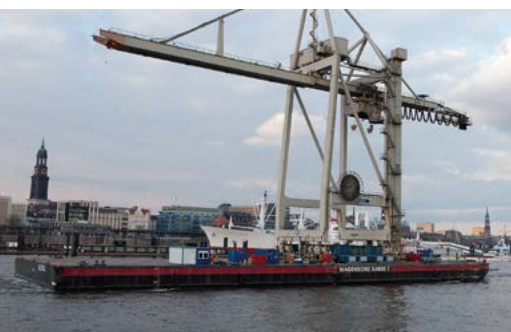

15.530 DWT pontoon

GENERAL PARTICULARS

Pontoons	Wagenborg Barge 7, Wagenborg Barge 8, Wagenborg Barge 10
Owner	Wagenborg Towage
Type	Pontoon, Ocean going ballastible deck cargo
Classification	Bureau Veritas, I HULL MACH, Pontoon, Unrestricted navigation
Port of Registry	Delfzijl, The Netherlands
Flag	Dutch
Built	2010

MAIN DIMENSIONS

LOA	100 m
BOA	33 m
Depth (mld.)	7,6 m
Deck area (~)	3270m²
Draught (mld.)	6,048m

TONNAGE

GT	6745
NT	2023
Lightweight	2990t
Deadweight	15530t
Deck load (limited)	20 t/m²
Deck load (uniform)	15 t/m²
Deck load (Sea)	10 t/m²

LOAD CAPACITY

Longitudinal bulkhead	100t/m¹
Transversal deck frame	150t/m¹
Deck column	400t/2m¹
Side shell column	350t/2m¹

MOORING ARRANGEMENT

Bollards	10 x 50t capacity
Panama chocks	10 x
Mooring	8 x mooring wire 120mtr Ø10"

TOWING ARRANGEMENT

4x Smit towing brackets 200t incl. fairleaders;
1x Forerunner stud link chain 10m x Ø60mm, 200t;
2x Bridle stud link chain 25m x Ø60mm, 200t;
3x Shackle Green Pin 120t;
1x triangle plate, 200t;
1x Retrieving wire 40m x Ø25mm + 25t shackle;
1x Bridle hydraulic retrieving winch 15t x 7m/min. 20t stall pull;

EMERGENCY TOWING

2x bridle stud link chain 25m x Ø60mm 200t (one connected, 1 spare);
1x Shackle Green Pin 120t;
1x Steel wire 80m x Ø64, 260t MBL;
1x polypropylene wire 100m x Ø8", 46t MBL;
1x buoy Ø 1mtr;

BALLAST SYSTEM

Pump	1x internal ballast pump 1200m³/ hr. x 18 m head, NPSHr=1.7m, driven by 89kW diesel engine.

Wagenborg Towage

Marktstraat 10, 9934 CK Delfzijl, Netherlands | P.O. Box 14, 9930 AA Delfzijl, Netherlands
T +31 596 636 911 | E towage@wagenborg.com | wagenborg.com