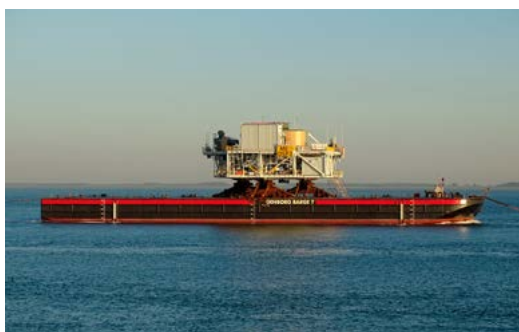

15.530 DWT pontoon

GENERAL PARTICULARS

Pontoons	Wagenborg Barge 7, Wagenborg Barge 8, Wagenborg Barge 10
Owner	Wagenborg Towage
Type	Pontoon, Ocean going ballastible deck cargo
Classification	Bureau Veritas, I HULL MACH, Pontoon, Unrestricted navigation
Port of Registry	Delfzijl, The Netherlands
Flag	Dutch
Built	2010

MAIN DIMENSIONS

LOA	100 m
BOA	33 m
Depth (mld.)	7,6 m
Deck area (~)	3270m²
Draught (mld.)	6,048m

TONNAGE

GT	6745
NT	2023
Lightweight	2990t
Deadweight	15530t
Deck load (limited)	20 t/m²
Deck load (uniform)	15 t/m²
Deck load (Sea)	10 t/m²

LOAD CAPACITY

Longitudinal bulkhead	100t/m¹
Transversal deck frame	150t/m¹
Deck column	400t/2m¹
Side shell column	350t/2m¹

MOORING ARRANGEMENT

Bollards	10 x 50t capacity
Panama chocks	10 x
Mooring	8 x mooring wire 120mtr Ø10"

TOWING ARRANGEMENT

4x Smit towing brackets 200t incl. fairleaders;
1x Forerunner stud link chain 10m x Ø60mm, 200t;
2x Bridle stud link chain 25m x Ø60mm, 200t;
3x Shackle Green Pin 120t;
1x triangle plate, 200t;
1x Retrieving wire 40m x Ø25mm + 25t shackle;
1x Bridle hydraulic retrieving winch 15t x 7m/min. 20t stall pull;

EMERGENCY TOWING

2x bridle stud link chain 25m x Ø60mm 200t (one connected, 1 spare);
1x Shackle Green Pin 120t;
1x Steel wire 80m x Ø64, 260t MBL;
1x polypropylene wire 100m x Ø8", 46t MBL;
1x buoy Ø 1mtr;

BALLAST SYSTEM

Pump	1x internal ballast pump 1200m³/ hr. x 18 m head, NPSHr=1.7m, driven by 89kW diesel engine.

Wagenborg Towage

Marktstraat 10, 9934 CK Delfzijl, Netherlands | P.O. Box 14, 9930 AA Delfzijl, Netherlands
T +31 596 636 911 | E towage@wagenborg.com | wagenborg.com